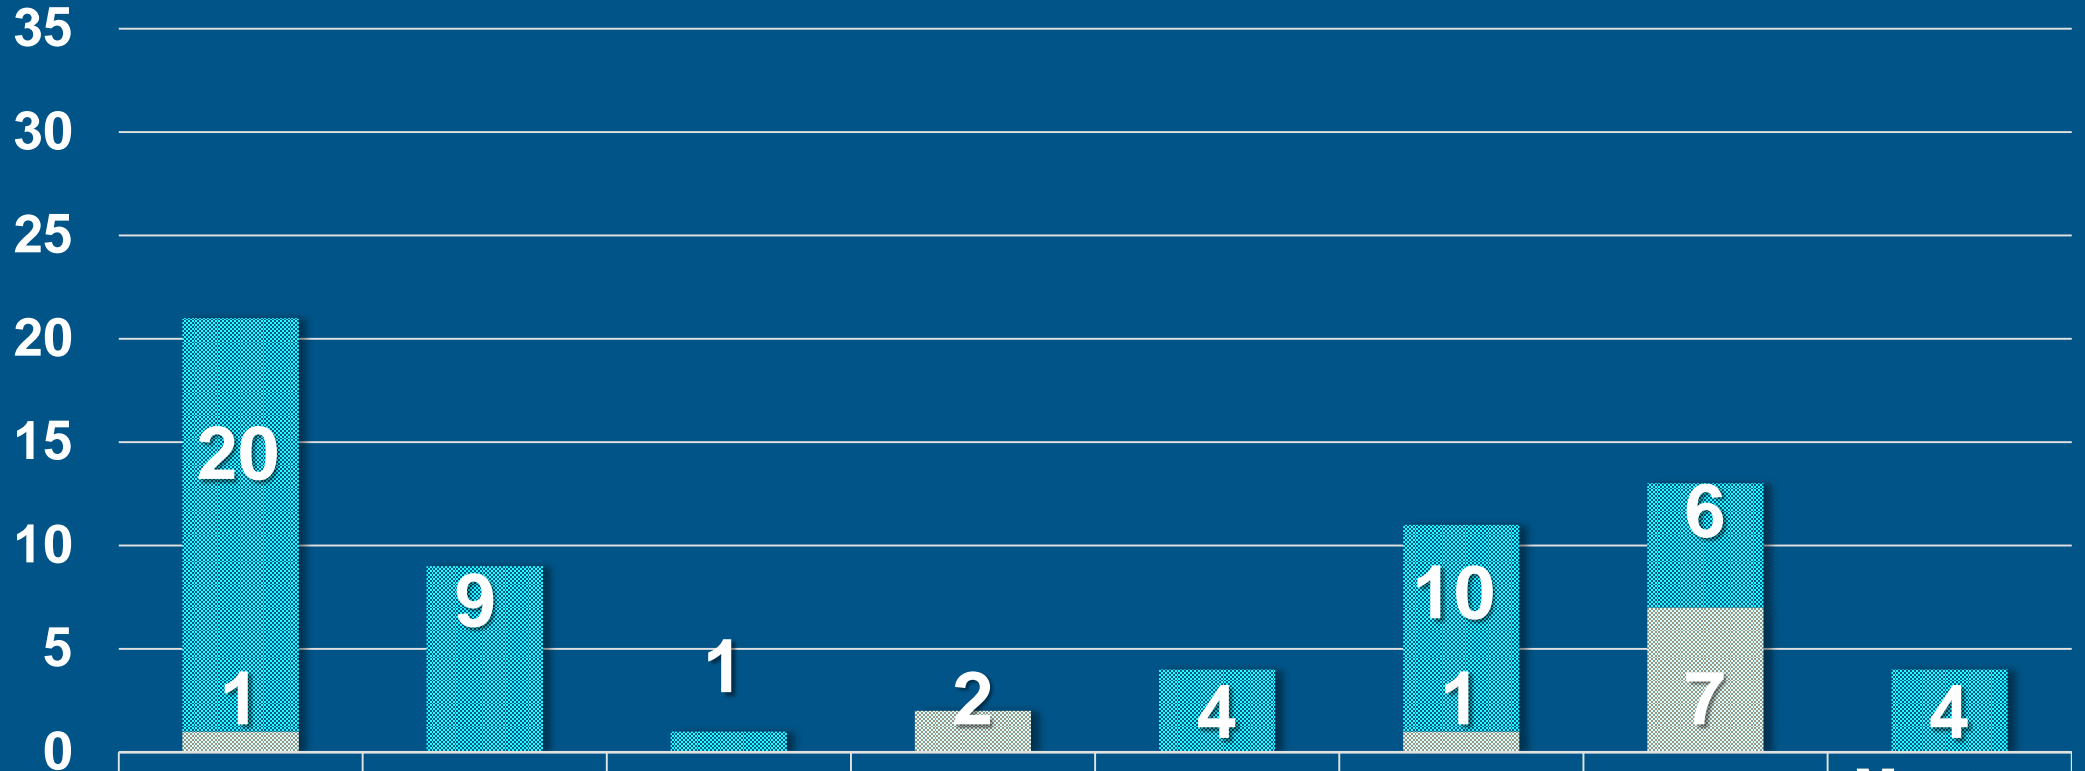

Iglesias L-M

1^r-3^r Trimestre

Baptisms	20	9	1	0	4	10	6	4
Prof of Faith	1	0	0	2	0	1	7	0