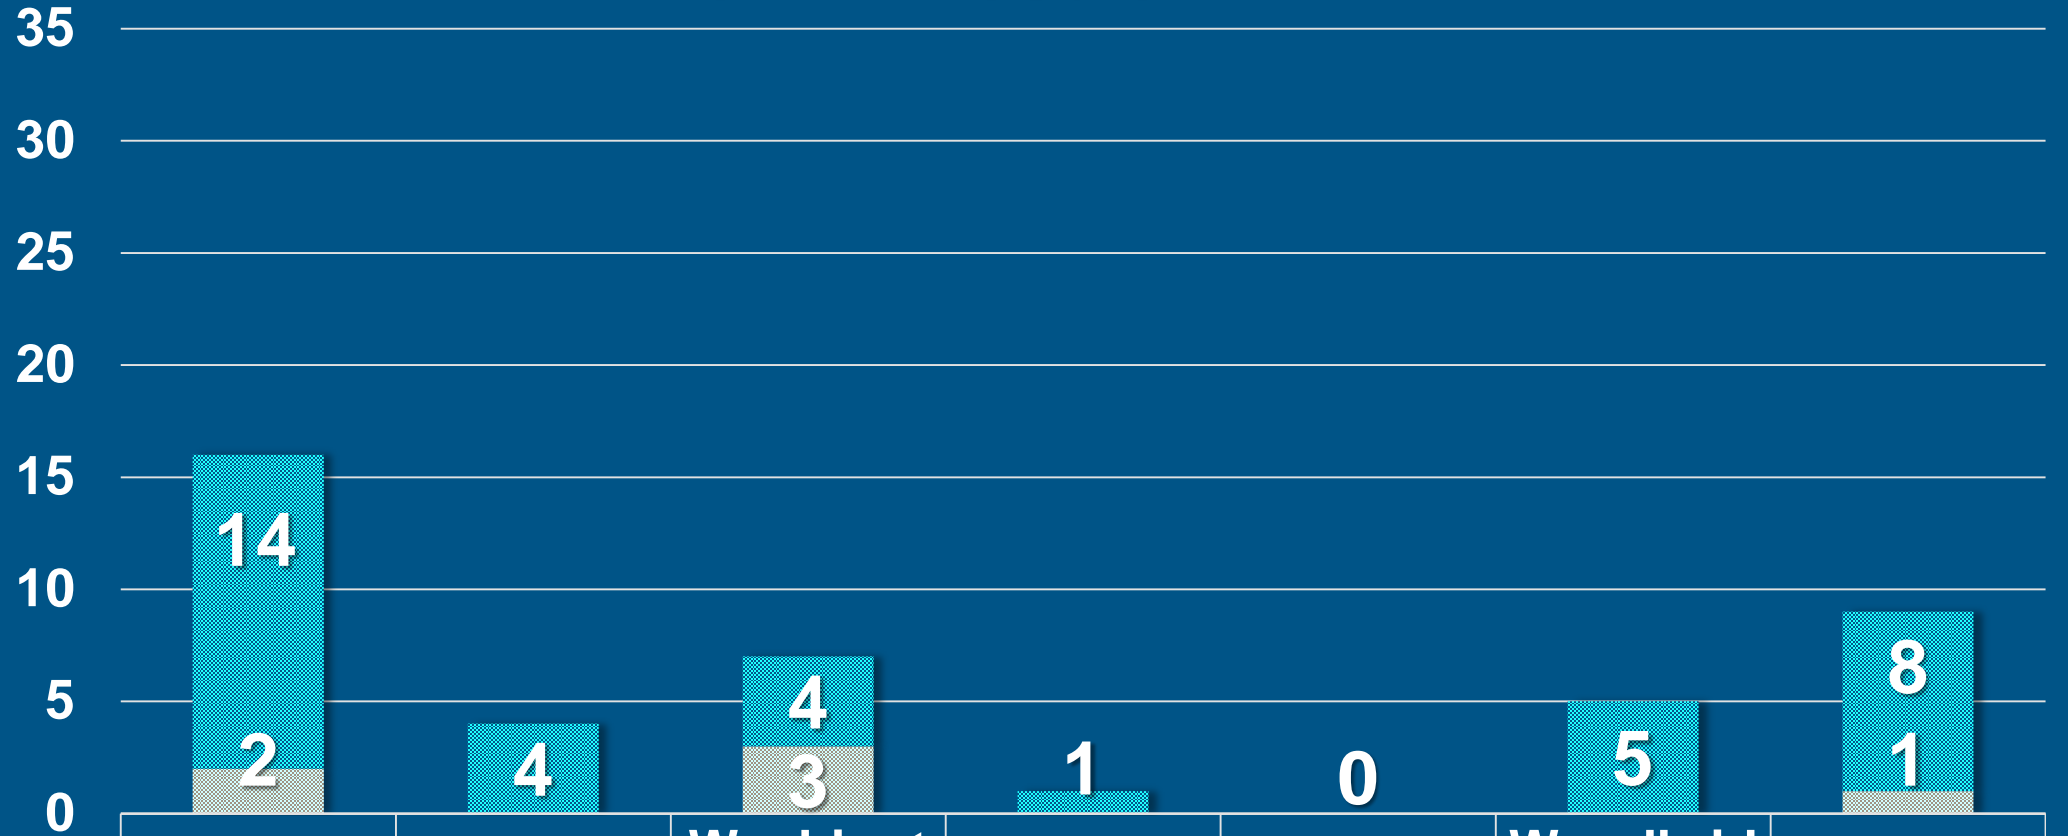

Iglesias T-W

1^r-3^r Trimestre

	Takoma Park Sp	Vienna Sp	Washington Bilingual	Wheaton Sp	Winchester Sp	Woodbridge Route 1 Sp	Woodbridge Sp
Baptisms	14	4	4	1	0	5	8
Prof of Faith	2	0	3	0	0	0	1