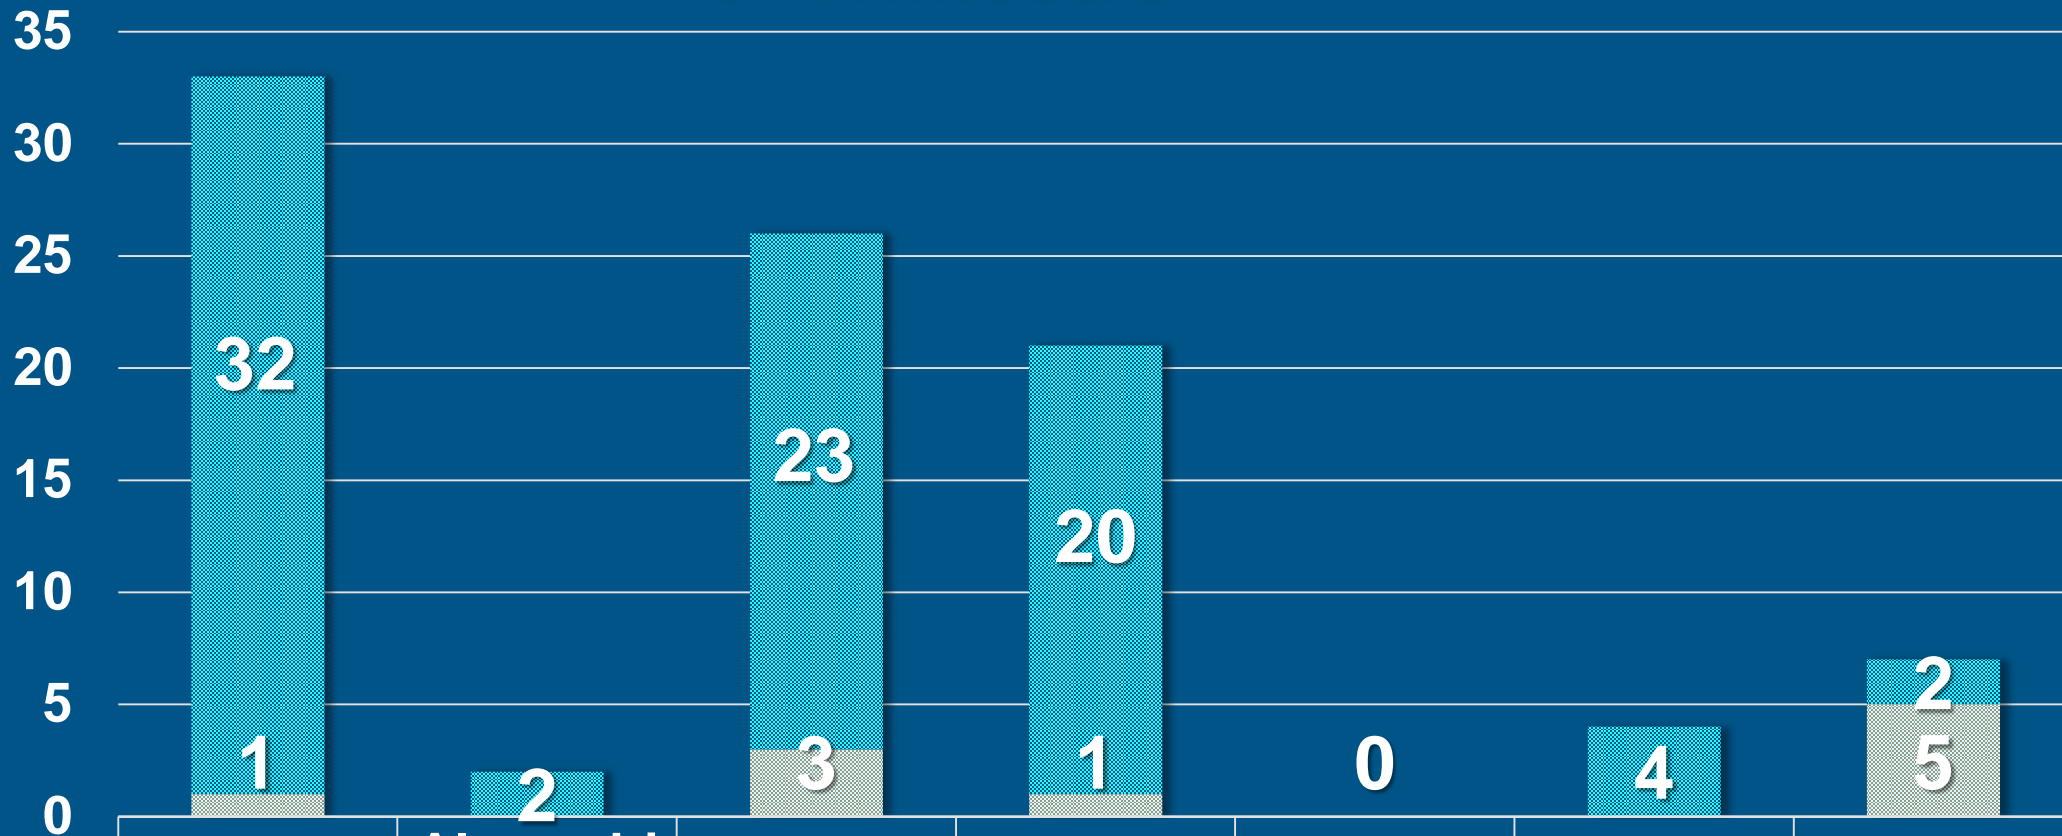

growing healthy, disciple-making churches

Potomac Conference
CORPORATION OF SEVENTH-DAY ADVENTISTS®

Estadísticas por Iglesia

growing healthy, disciple-making churches

Iglesias A

1^r-3^r Trimestre

	Agape Sp	Alexandria Central Sp	Alexandria Sp	Annandale Sp	Arise	Arlington Sp	Aspen Hill Sp
■ Baptisms	32	2	23	20	0	4	2
■ Prof of Faith	1	0	3	1	0	0	5