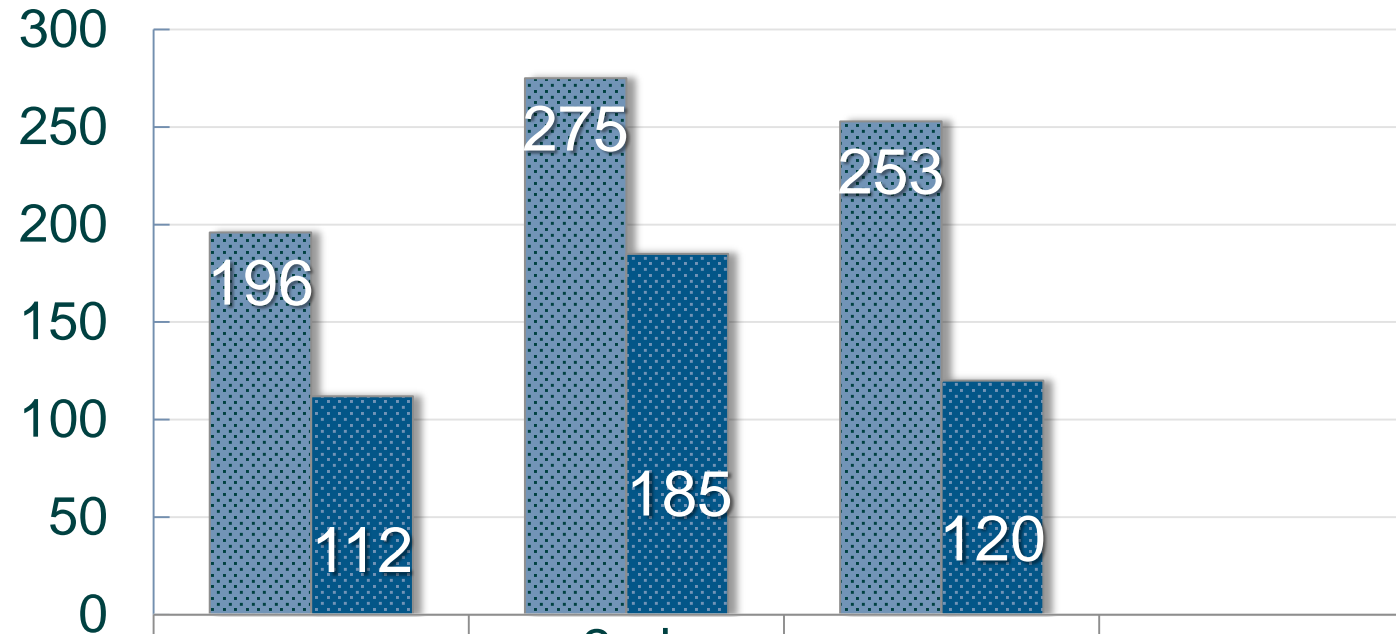

	1st Quarter	2nd Quarter	3rd Quarter	Total
■ Bautismos Total en Conf	196	275	253	724
■ Bautismos de Region DC/Metro Hispana	112	185	120	417

growing healthy, disciple-making churches

Potomac Conference
CORPORATION OF SEVENTH-DAY ADVENTISTS®