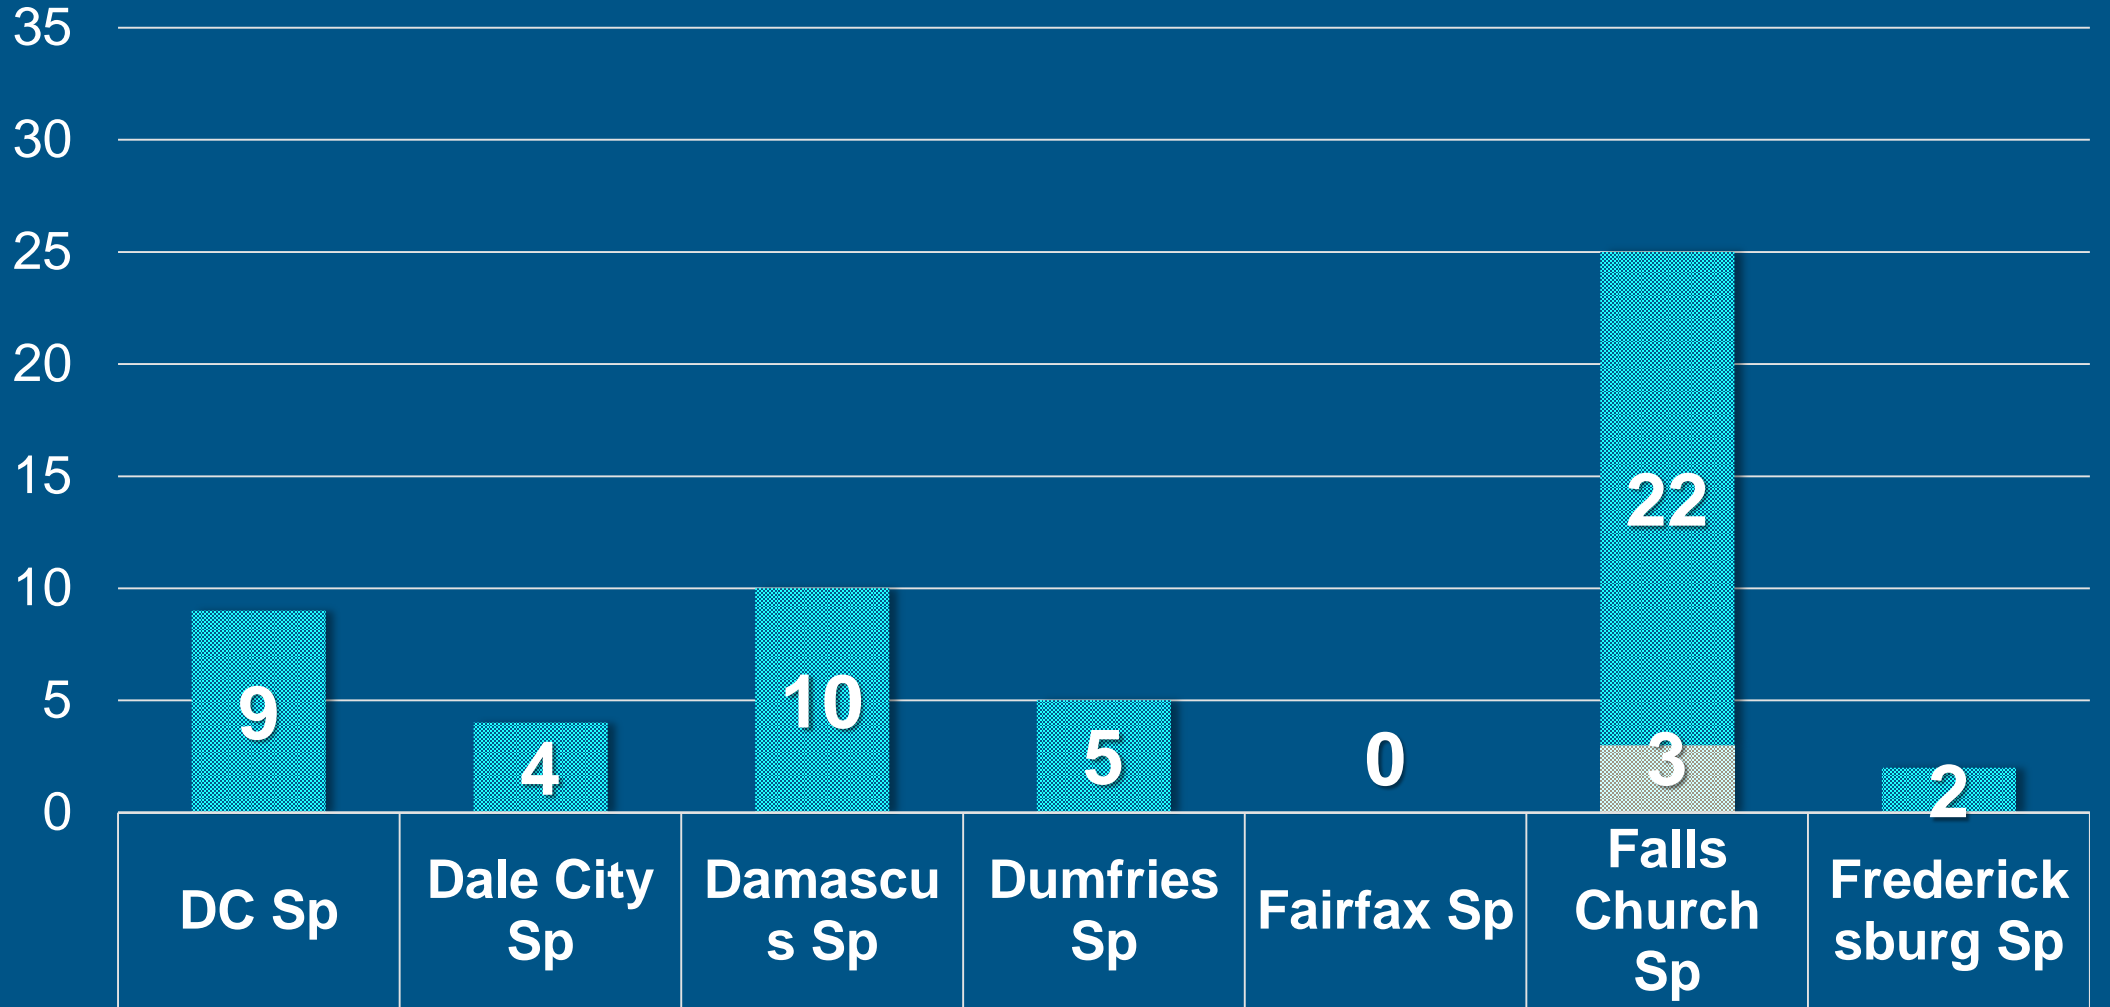

Iglesias D-F

1^r-3^r Trimestre

Baptisms	9	4	10	5	0	22	2
Prof of Faith	0	0	0	0	0	3	0