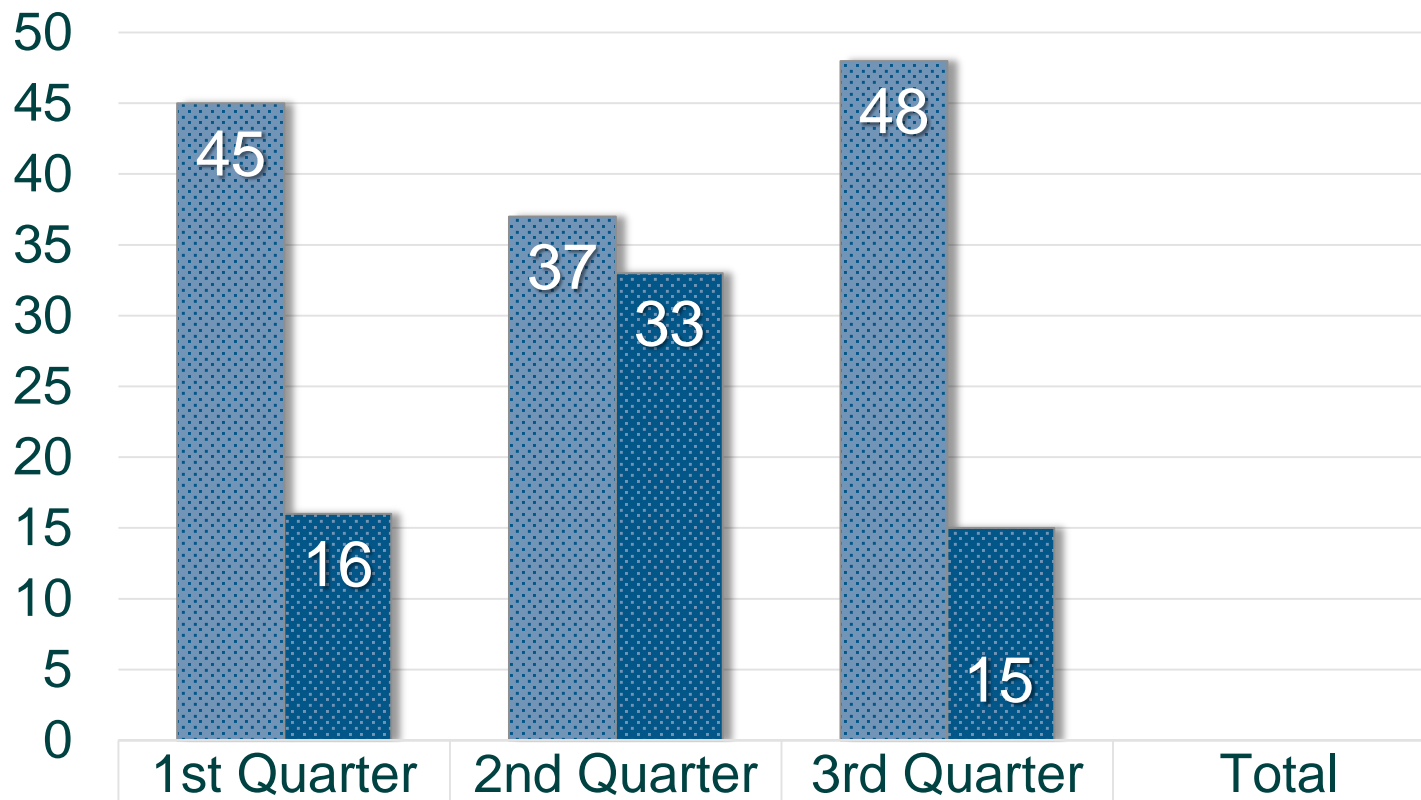

Potomac Conference
CORPORATION OF SEVENTH-DAY ADVENTISTS®

Profesiones de Fe Región DC/Metro Hispana Septiembre 30, 2018

■ PdF en Conf	45	37	48	130
■ PdF de Region DC/Metro Hispana	16	33	15	64

growing healthy, disciple-making churches