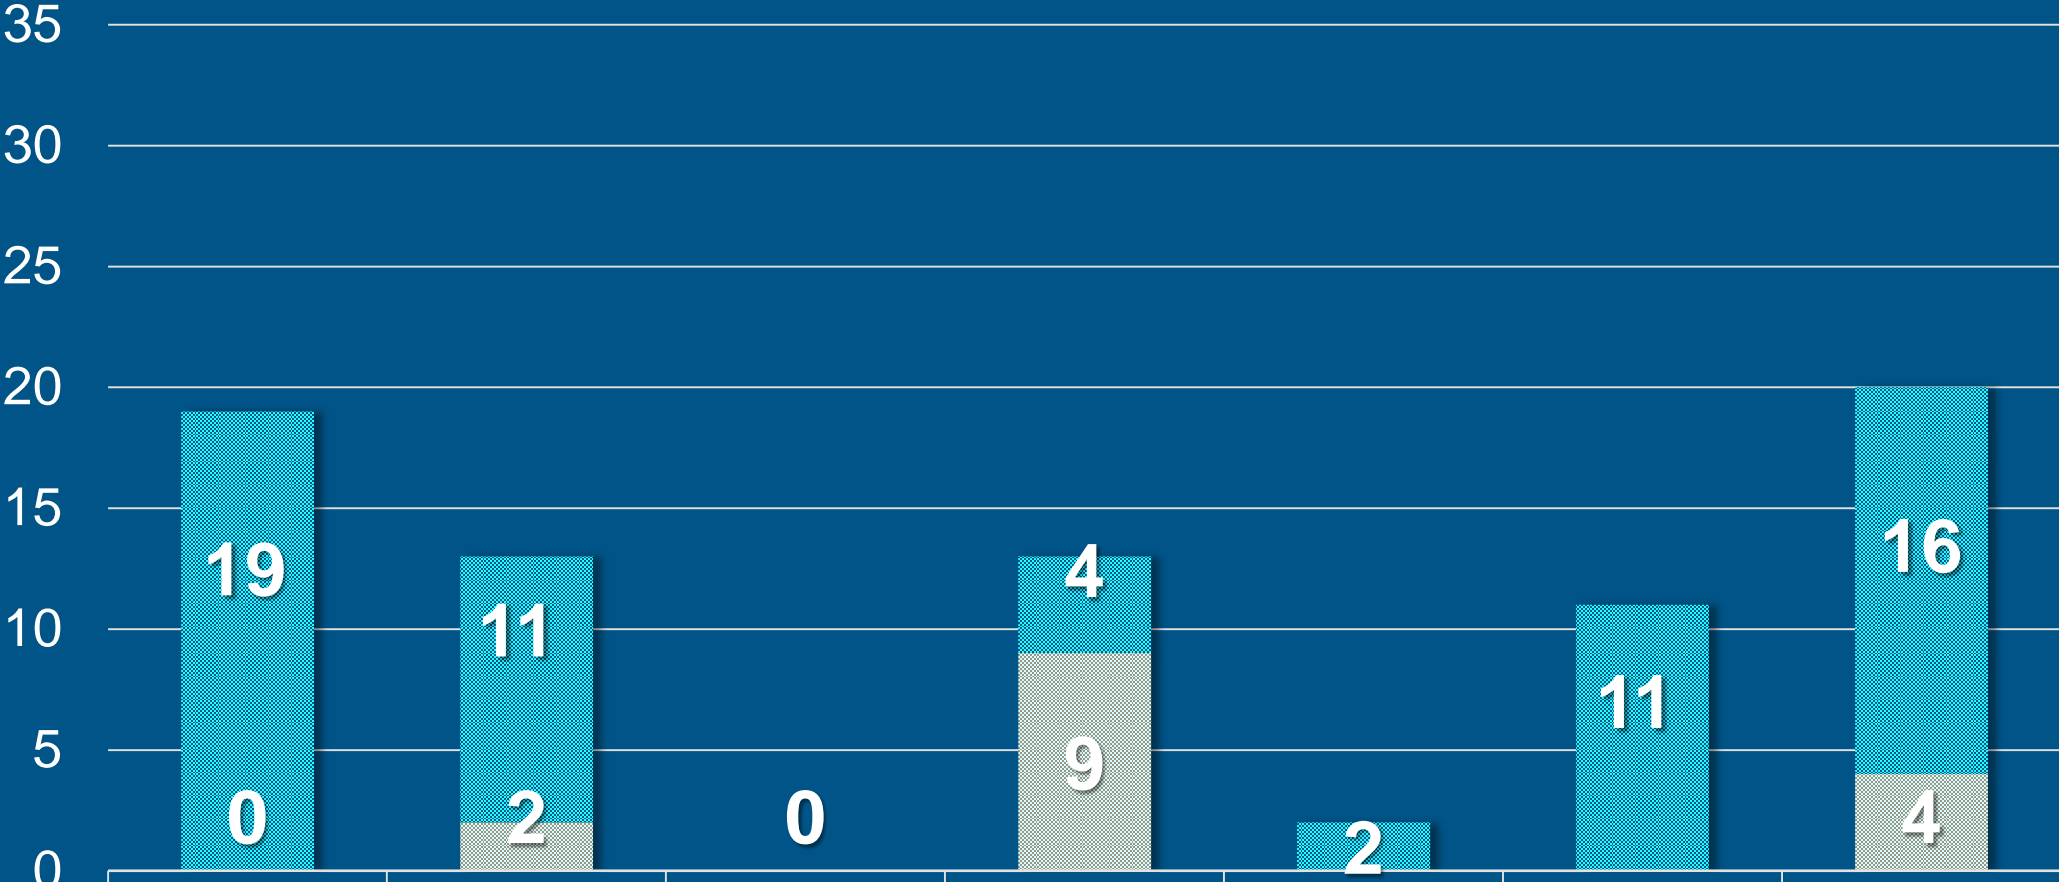

Iglesias D-F

1^r-3^r Trimestre

Baptisms	9	4	10	5	0	22	2
Prof of Faith	0	0	0	0	0	3	0

Iglesias G-H

1^r-3^r Trimestre

■ Baptisms
■ Prof of Faith

	Gaithersburg SP	Germantown Sp	Glenmont Sp	Goshen Sp	Greenbelt Sp	Herndon Sp	Hyattsville Sp
Baptisms	19	11	0	4	2	11	16
Prof of Faith	0	2	0	9	0	0	4