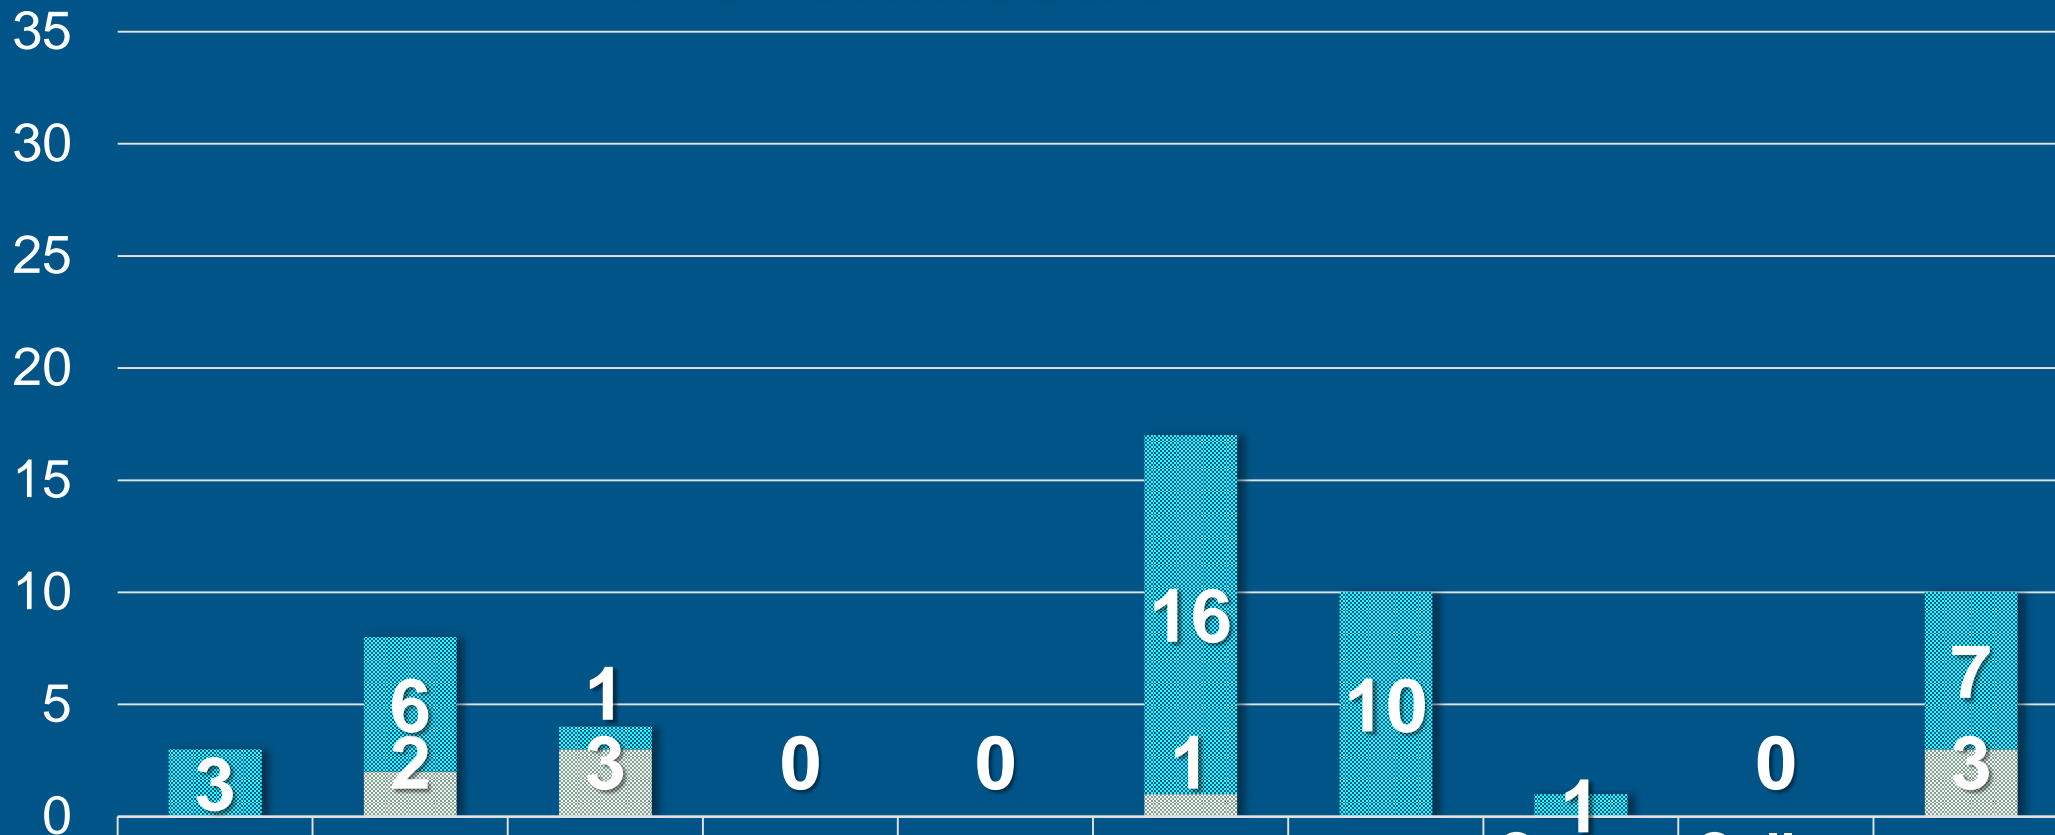

Iglesias B-C

1^r-3^r Trimestre

	Bealet on Sp	Beltsville Sp	Bethesda Sp	Bristow Sp	Burke Sp	Capital Sp	Central DC Sp	Centreville Sp	College Park Sp	Culmore Sp
Baptisms	3	6	1	0	0	16	10	1	0	7
Prof of Faith	0	2	3	0	0	1	0	0	0	3