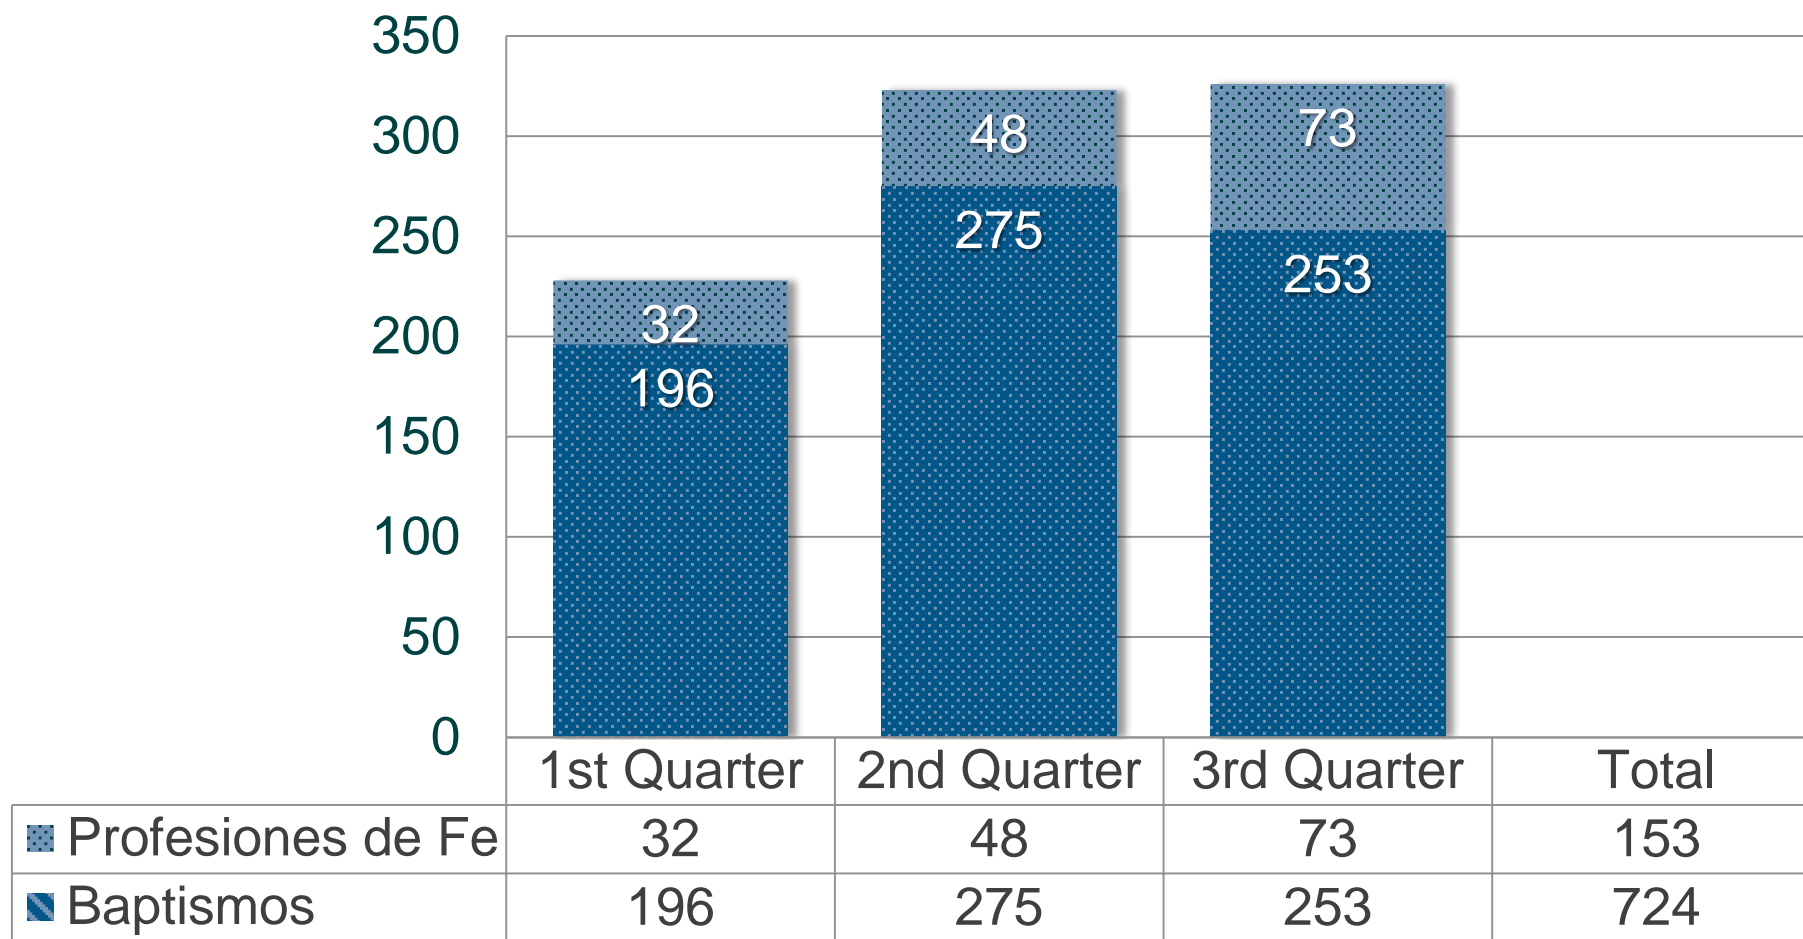

Potomac Conference
CORPORATION OF SEVENTH-DAY ADVENTISTS®

Bautismos y Profesiones de Fe (Conferencia) Septiembre 30, 2018

growing healthy, disciple-making churches