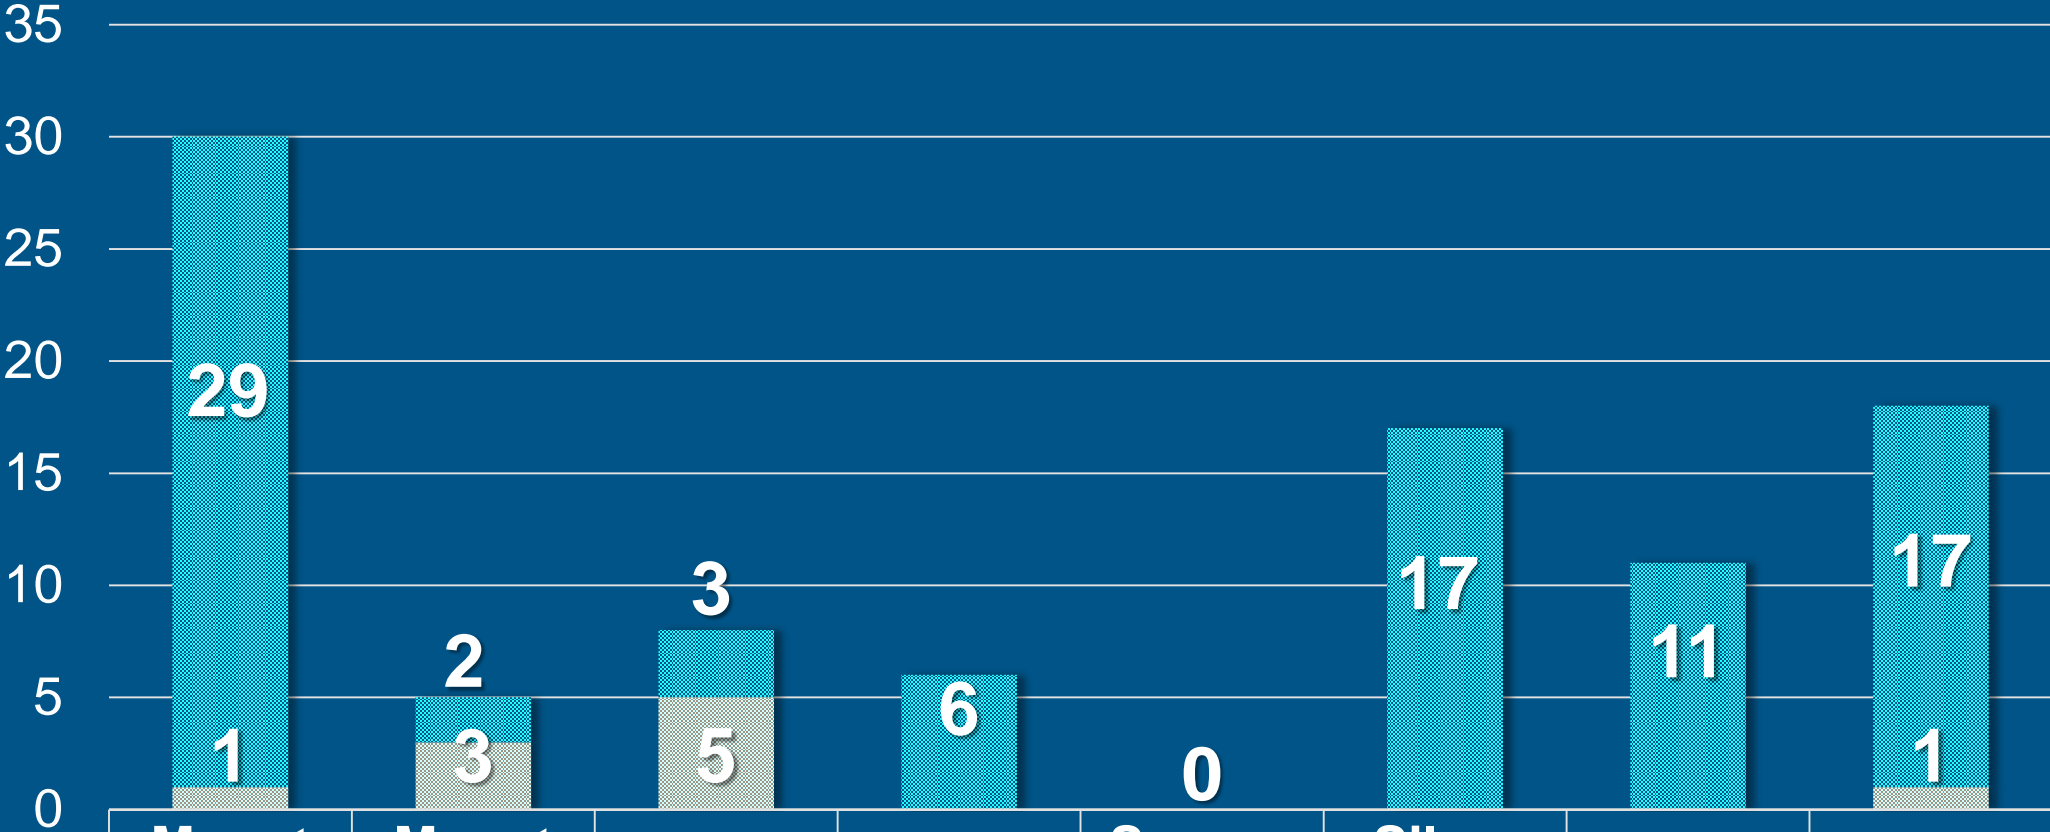

Iglesias L-M

1^r-3^r Trimestre

Baptisms	20	9	1	0	4	10	6	4
Prof of Faith	1	0	0	2	0	1	7	0

Iglesias M-S

1^r-3^r Trimestre

	Mount Rainier Sp	Mount Vernon Sp	Oxon Hill Sp	Rockville Sp	Seneca Valley Sp	Silver Spring Sp	Springfield Sp	Sterling Sp
Baptisms	29	2	3	6	0	17	11	17
Prof of Faith	1	3	5	0	0	0	0	1